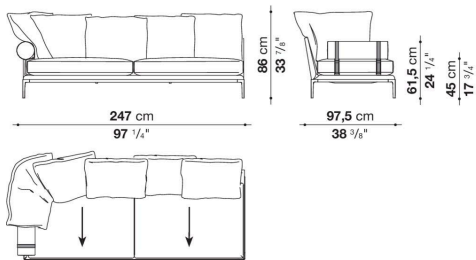

Technical drawings

SAR247S_3