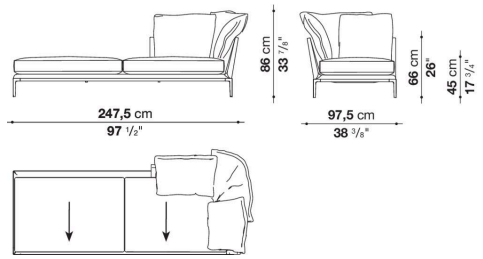

SA248TAD_1