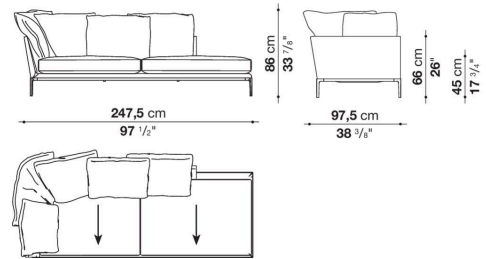

SA248TAS_2