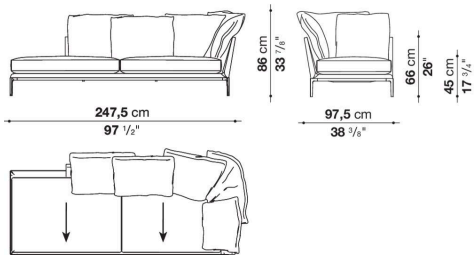

SA248TAD_2