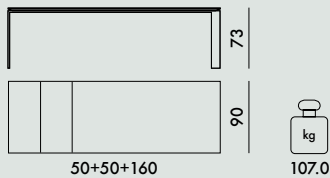

NEW!

FOUR EXTENDABLE 2024

Design Ferruccio Laviani

4537

Soft touch extension table

LEGS

Painted steel

TOP

Scratch-resistant soft-touch laminate

82
White
White

85
Black
Black

discover
New Four Tables

EN 15372:2016	Level attained
5.1	Compliant
5.2	Compliant
EN 1730:2012	Level attained
6.2	(maximum level) 3
6.3	(maximum level) 3
6.4.2	(maximum level) 3
6.6	(maximum level) 3
6.9	(maximum level) 3
7.2	(maximum level) 3

4537

top	58.5	0.160	172X104X9
legs	20.3	0.182	97X78X24
extendable structure	20.0	0.143	172X104X8
extensions	18.8	0.052	98X59X8