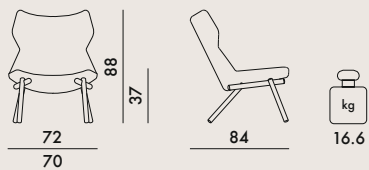

FOLIAGE 2013

Design Patricia Urquiola

6086

LEGS

Steel tubes painted with epoxy polyester

SEAT

Fabric-covered polyurethane foam

COVER

Velvet

Trevira™

In order to better satisfy the needs of common areas, Foliage is also available in a personalised version with fabrics provided by the client.
Dimensions of customised fabric to cover a single piece:
armchair: 140x180 cm. sofa: 140x800 cm.

EN 1022 2005	Compliant
EN 16139 2013	Compliant
EN 1728:2012	level reached
6.1.5	(maximum level) L2
6.1.6	(maximum level) L2
6.1.7	(maximum level) L2
6.1.8	(maximum level) L2
6.2.5	(maximum level) L2
6.4	(maximum level) L2
6.5	(maximum level) L2
6.24	(maximum level) L2

6086

1	14.7	0.410	76X76X71
1	7.0	0.183	71X66X39