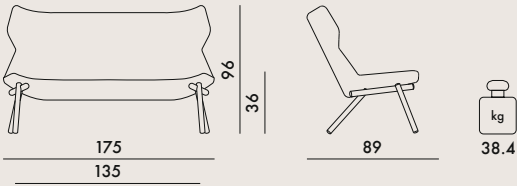

6085

LEGS

Steel tubes painted with epoxy polyester

SEAT

Fabric-covered polyurethane foam