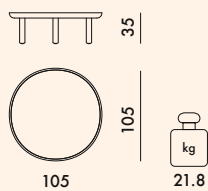

NEW!

K-TOP 2023

Design Rodolfo Dordoni

The mark of responsible forestry

4297

FRAME

Polyester lacquered beech wood

UNDERTOP

Polyester lacquered MDF

TOP

Marble effect ceramic

MN
Black
Marquina
Black

TU
Nature
Tundra
Dove

MS
Symphonie
Green

Product made of FSC™ certified wood

4297

1

28.0

0.160

107X107X14