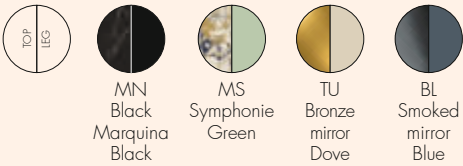

Polyester lacquered MDF

TOP

Marble effect ceramic

MN
Black
Marquina
Black

TU
Nature
Tundra
Dove

MS
Symphonie
Green

Product made of FSC™ certified wood

4297

1

28.0

0.160

107X107X14

4294

FRAME

Polyester lacquered beech wood

UNDERTOP

Polyester lacquered MDF

TOP

Marble effect ceramic or coloured mirror

Product made of FSC™ certified wood

4294

1

14.0

0.055