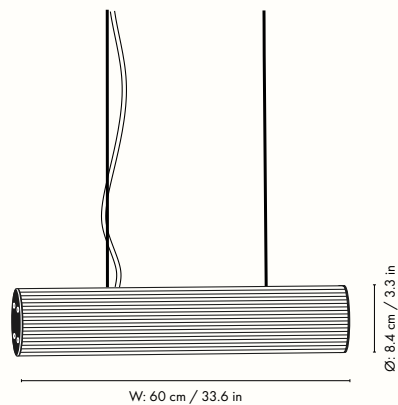

Measurements