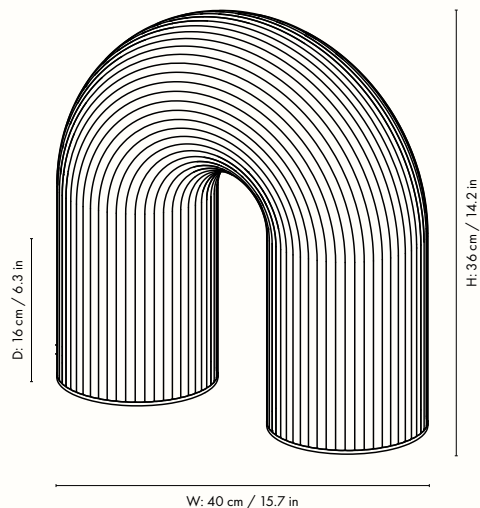

Measurements