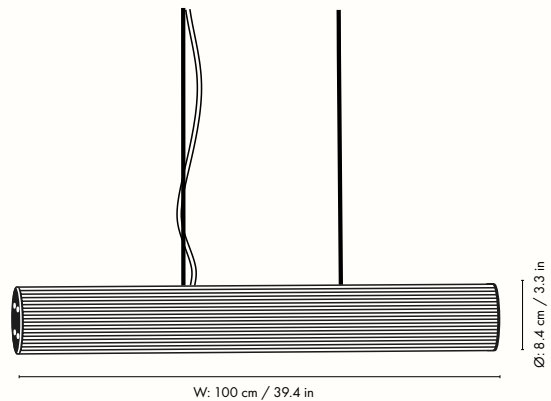

Measurements