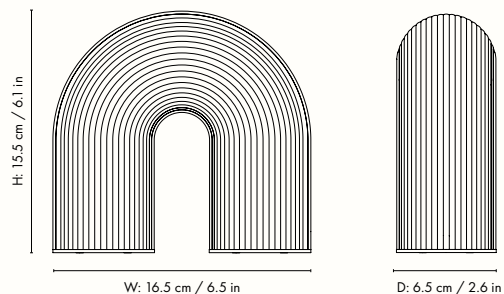

Measurements