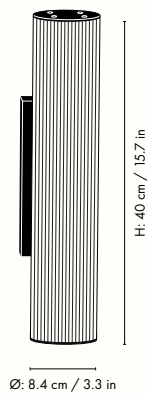

Measurements