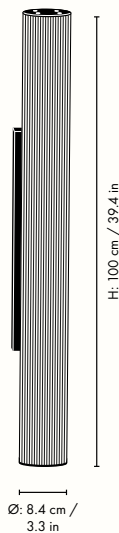

Measurements