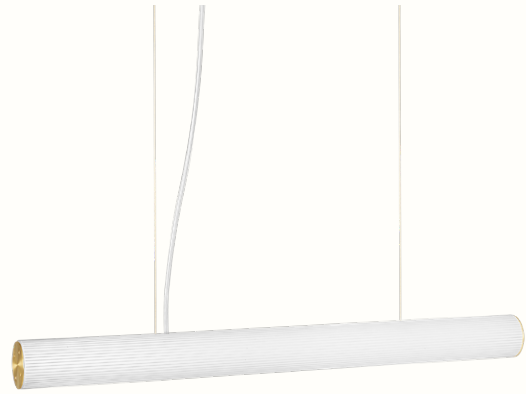

1104263020
White/Brass