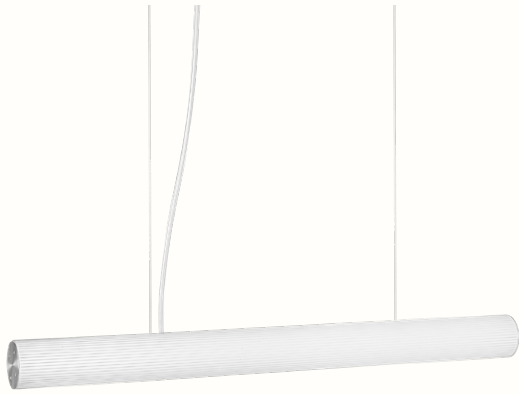

Vuelta Lamp

A bold light with a sculptural arc reminiscent of ancient columns, our Vuelta lamp is made from opal glass with a rippled surface that lends textural appeal to the piece. Designed with an LED light source that emits a soft, diffused light, it also features an adjustable dimmer switch for ultimate ambiance control. Use it as a decorative lamp in a dark corner or on a shelf to light up a collection of books.

Measurements

Vuelta Floor Lamp

A bold light with a sculptural arc reminiscent of ancient columns, our Vuelta Floor Lamp is made from opal glass with a rippled surface that lends textural appeal to the piece. Featuring oversized dimensions, the artistic Vuelta Floor Lamp will serve as both a sculpture and lamp in your home. Designed with an LED light source that emits a soft, diffused light, it also features an adjustable dimmer switch for ultimate ambiance control.

Measurements

Vuelta Wall Lamp 40

Fusing textural complexity with modern simplicity, the Vuelta Wall Lamp features cylindrical translucent opal glass with a distinct rippled surface and brushed metal finishes. With an LED light source that emits a soft, diffused light, the Vuelta Wall Lamp comes with an adjustable dimmer remote for ultimate ambiance control.

Measurements

Vuelta Wall Lamp 100

Fusing textural complexity with modern simplicity, the Vuelta Pendant features cylindrical translucent glass with a distinct rippled surface and brushed metal finishes. With an LED light source that emits a soft, diffused light, the Vuelta Pendant comes with an adjustable dimmer remote for ultimate ambiance control. Use the pendant on its own, or hang multiple lamps in a row for a bright, uniformed statement.