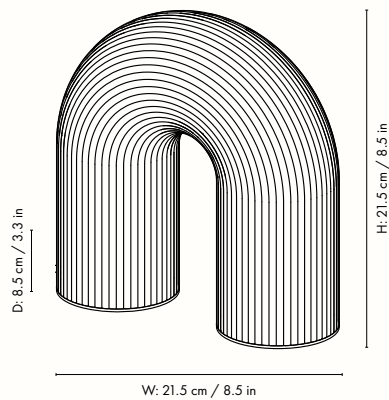

Measurements