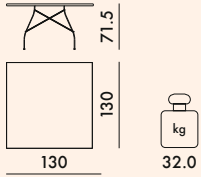

4560
Polyester lacquered top
Chrome-plated steel frame

4567
Polyester lacquered top
Gold-plated steel frame

4570
Scratch-proof laminated top
Chrome-plated steel frame

FRAME

Chrome-plated steel