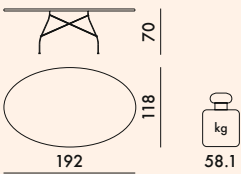

FRAME

Painted steel

TOP

Stoneware

Stoneware in solid colour

BB
White
White

NN
Black
Black

CN
Aged Bronze
Black

*adjustable foot