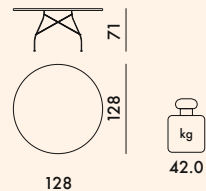

4584
Chrome-plated steel frame

4580
Gold-plated steel frame

4578
Black painted steel frame

4572
Chrome-plated steel frame

4579
Gold-plated steel frame

4573
Black painted steel frame