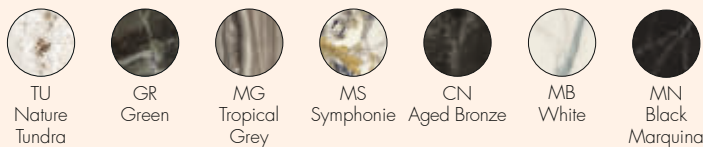

TOP

Stoneware with marble finish

4578/4580/4584	1 top	45.0	0.146	135X135X8
	1 frame	8.39	0.107	80X74X18
4572/4573/4579	1 top	67.8	0.204	204X125X8
	1 frame	8.39	0.107	80X74X18