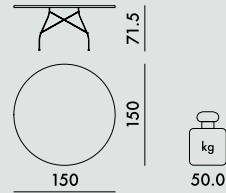

NEW!

GLOSSY XXL OUTDOOR 2024

Design Antonio Citterio with Oliver Löw

steel frame

steel frame

steel frame

50.0

laminated or painted steel

White

Black

marble finish

Black Nature Tundra

TU Nature Tundra

MS Symphonie

5580