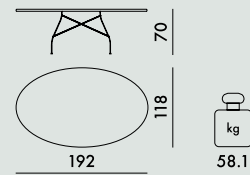

5573

FRAME

Painted steel

TOP

Stoneware

Stoneware in solid colour

5573

BB White White

NN Black Black

BO Burgundy Burgundy