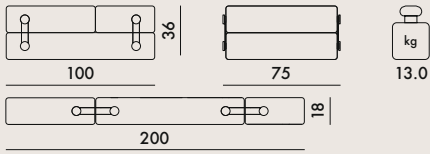

TRIX 2006

Design Piero Lissoni

MATERIAL

Fabric-covered expanded polyurethane

6025

Technical fabric

02
Orange

03
White

09
Slate

Removable cover

In order to better satisfy the needs of common areas, Trix is also available in a personalised version with fabrics provided by the client. Dimensions of customised fabric to cover a single piece: 140x340 cm.