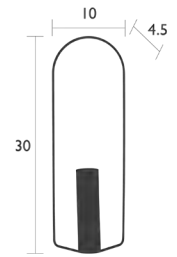

3121 - CYLANDRICAL VASE H.30 IN.

DESIGN STUDIO FERMOB

NEW RESIDENTIAL CONTRACT INTENSIVE

Steel sheet and tubular steel frame
Removable and waterproof plastic tank
See inside cover for available colors

- | | | | | | |
|--------|--|------------|--------|--|---------------|
| 312120 | | Red Ochre | 312121 | | Acapulco Blue |
| 312147 | | Anthracite | 3121A5 | | Clay Grey |

4.5 lb

3120 - RECTANGULAR VASE H.24 IN.

DESIGN STUDIO FERMOB

NEW RESIDENTIAL CONTRACT INTENSIVE

Steel sheet and tubular steel frame
Removable and waterproof plastic tank
See inside cover for available colors