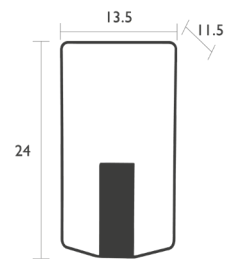

Steel sheet and tubular steel frame
Removable and waterproof plastic tank
See inside cover for available colors

312020		Red Ochre	312021		Acapulco Blue
312047		Anthracite	3120A5		Clay Grey

4 lb