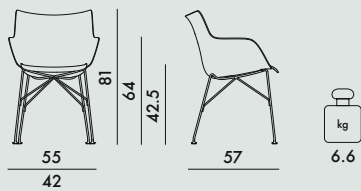

Q/WOOD 2020

Design Philippe Starck

The mark of responsible forestry

5928

Q/Wood Soft - h. seat 42.5 cm. - Basic Veneer

SHELL

Curved 3D wood

SEAT

5928

1

9.6

0.308

58X59X90