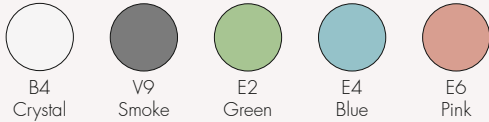

1218

MATERIAL

Transparent or coloured PMMA mass-dyed

TRANSPARENT

1218

1

1.3

0.013