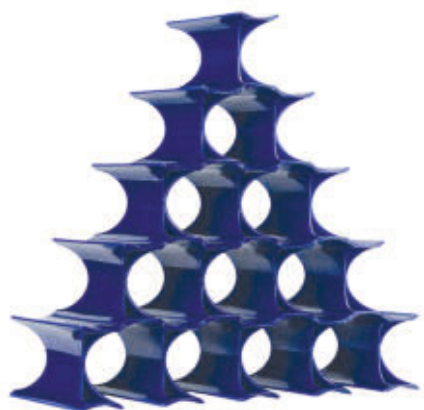

# INFINITY 1999

Design Ron Arad

## MATERIAL

Smooth batch-dyed polypropylene

OPALINE

1Z  
White

2Z  
Blue

3Z  
Yellow  
green

4Z  
Orange

7680