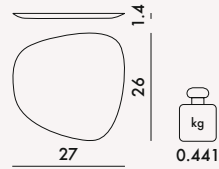

NAMASTÉ 2015

Design Jean-Marie Massaud

1236

MATERIAL

Melamine

OPAQUE

02
Orange

09
Black

CM
Black
Grey
Tortoise

1236

1 set of three

2.28

0.011

54X5X40