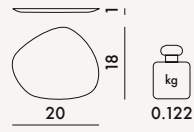

NAMASTÉ 2015

Design Jean-Marie Massaud

1236

MATERIAL

Melamine

OPAQUE

02
Orange

09
Black

CM
Black
Grey
Tortoise

1236

1 set of three

2.28

0.011

54X5X40