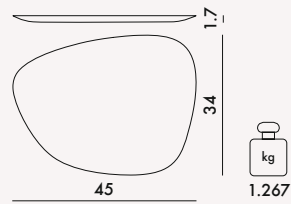

NAMASTÉ 2015

Design Jean-Marie Massaud

1236

MATERIAL

Melamine

OPAQUE

02
Orange

09
Black

CM
Black
Grey
Tortoise

1236

1 set of three

2.28

0.011

54X5X40