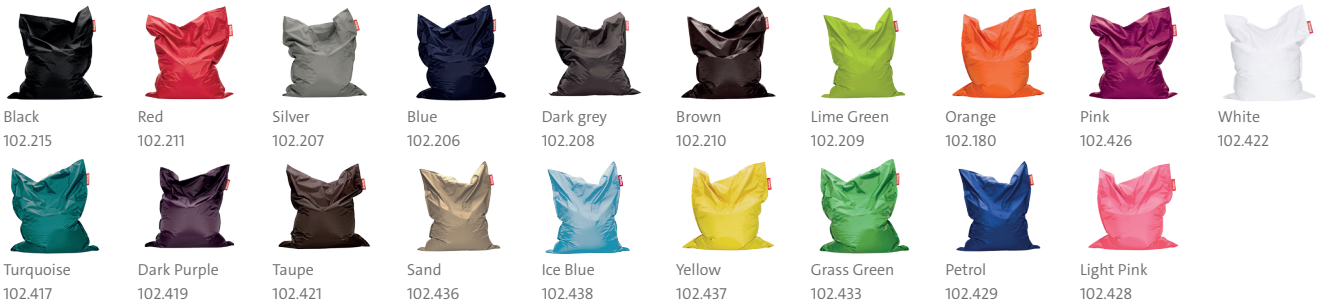

ORIGINAL

fatboy[®]

Available colours

Original
180 x 134 cm

Material
Nylon

Stuffing
EPS

Litres
360L

Weight product
6.8 kg

Dimensions product
180 x 134 cm

Dimensions packaging
60 x 60 x 110 cm

Weight product + packaging
10 kg

Batchnumber
In the bag, close to the zipper on a white label

Cleaning instructions
Lukewarm water & neutral soap

Features

- The one & only Original
- Countless ways to sit, hang, laze and lounge
- High-quality nylon fabric and filling for long-lasting use

User recommendations
Intensive use may cause the filling to shrink after a time. With the refill you can completely fill your bag from scratch (350 litre) or refill your bag (100 litre)