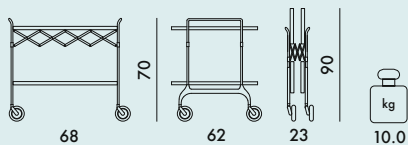

GASTONE 1991

Design Antonio Citterio with Oliver Löw

4470

FRAME

Chrome-plated steel and polished aluminium feet

TOP

Nylon loaded with glass fiber and scratch-proof paint

4473

FRAME

Painted steel

TOP

Nylon loaded with glass fiber and scratch-proof paint

4470	1	14.0	0.246	98X33X76
4473	1	14.0	0.246	98X33X76