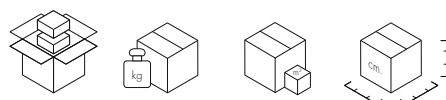

FRAME

Painted steel

TOP

Nylon loaded with glass fiber and scratch-proof paint

4470	1	14.0	0.246	98X33X76
4473	1	14.0	0.246	98X33X76