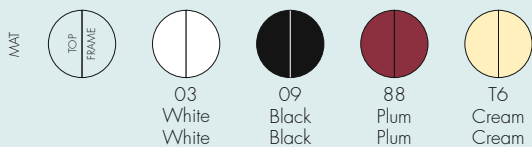

GASTONE 1991

Design Antonio Citterio with Oliver Löw

4470

FRAME

Chrome-plated steel and polished aluminium feet

TOP

Nylon loaded with glass fiber and scratch-proof paint

4473

FRAME

Painted steel

TOP

Nylon loaded with glass fiber and scratch-proof paint

4470	1	14.0	0.246	98X33X76
4473	1	14.0	0.246	98X33X76